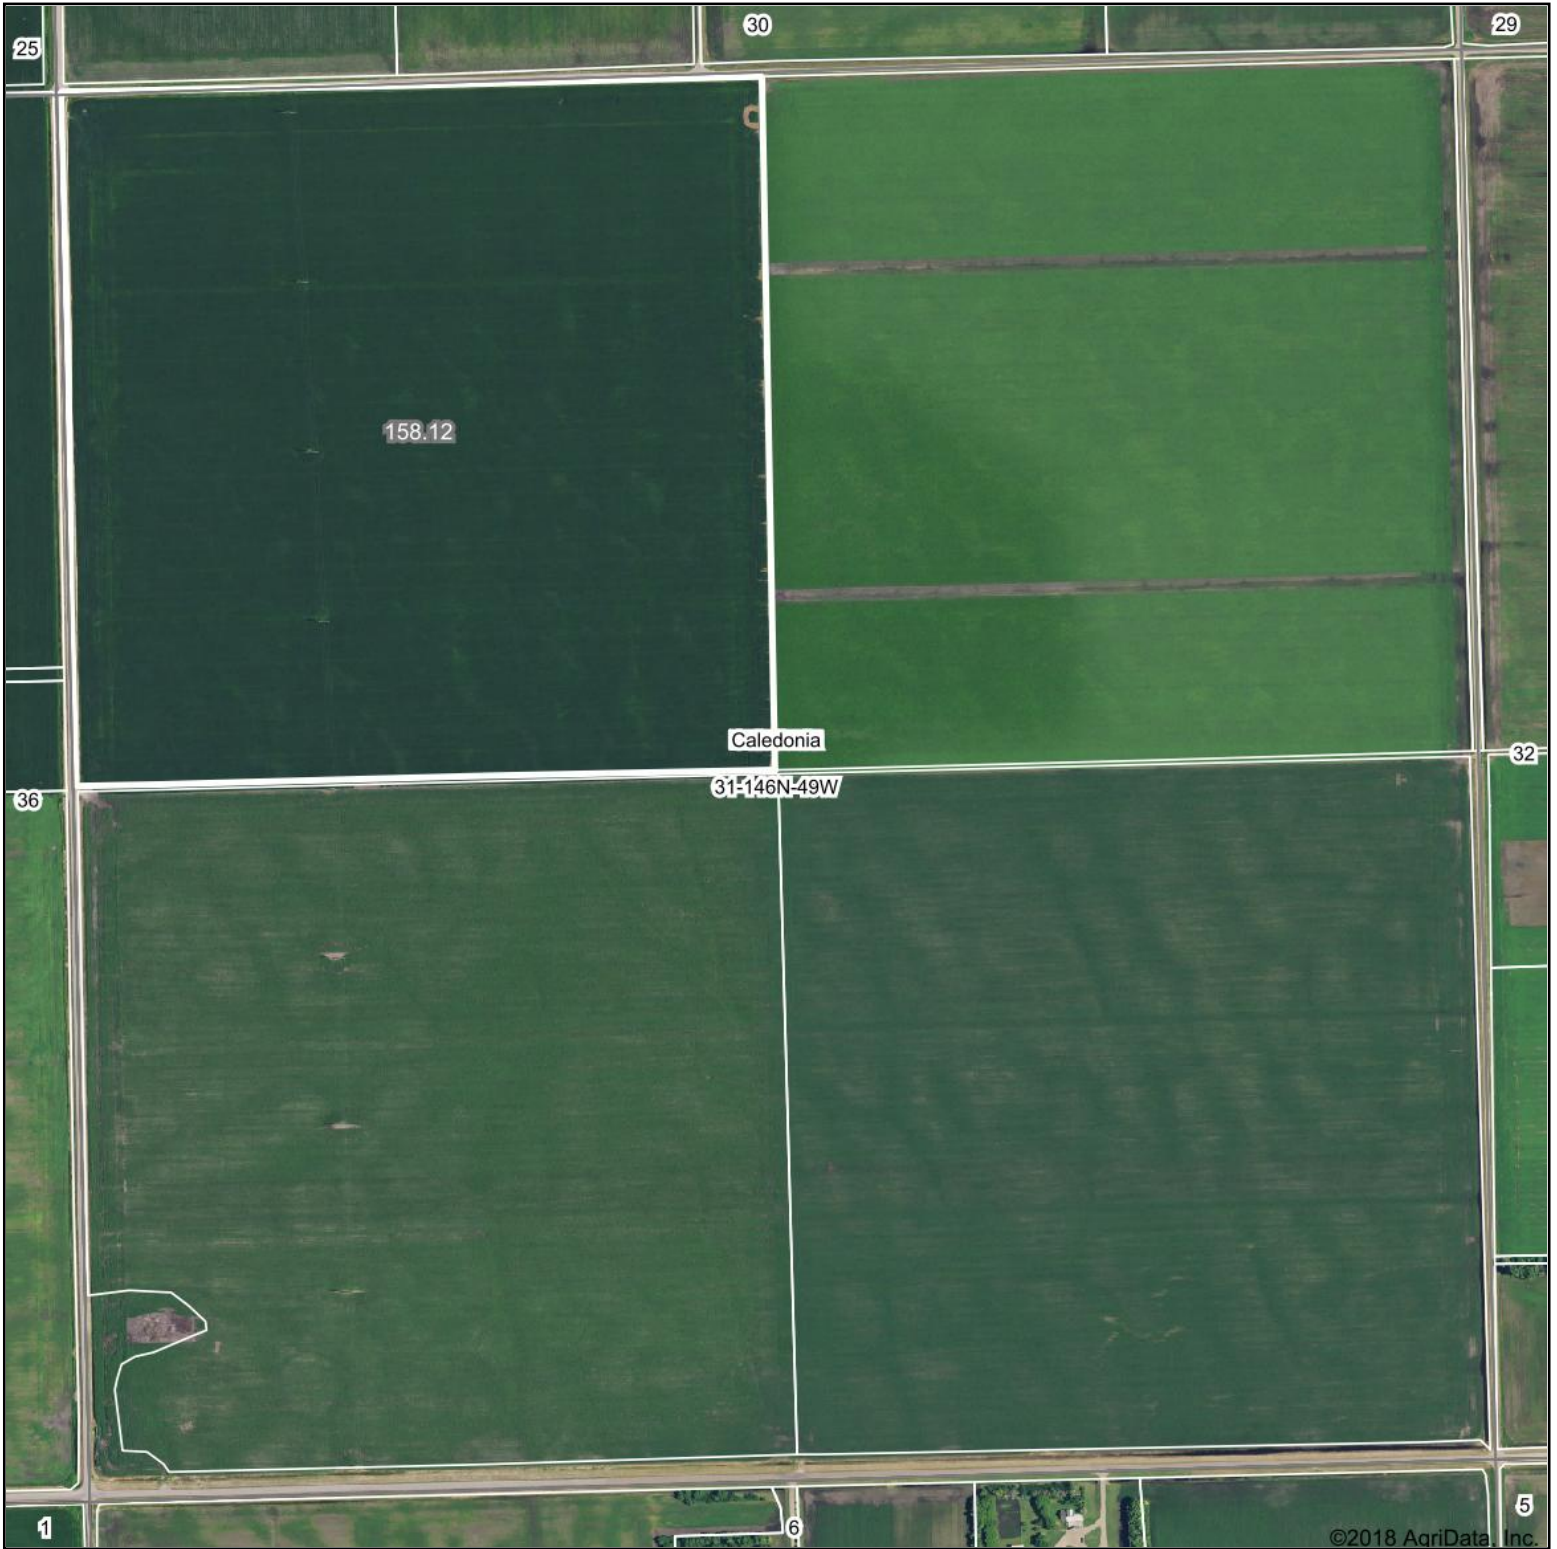

Aerial Map

map center: 47° 25' 4.3, -96° 57' 12.1

Maps Provided By:

CUSTOMIZED ONLINE MAPPING
© AgriData, Inc. 2018 www.AgriDataInc.com

31-146N-49W
Trail County
North Dakota

5/28/2018